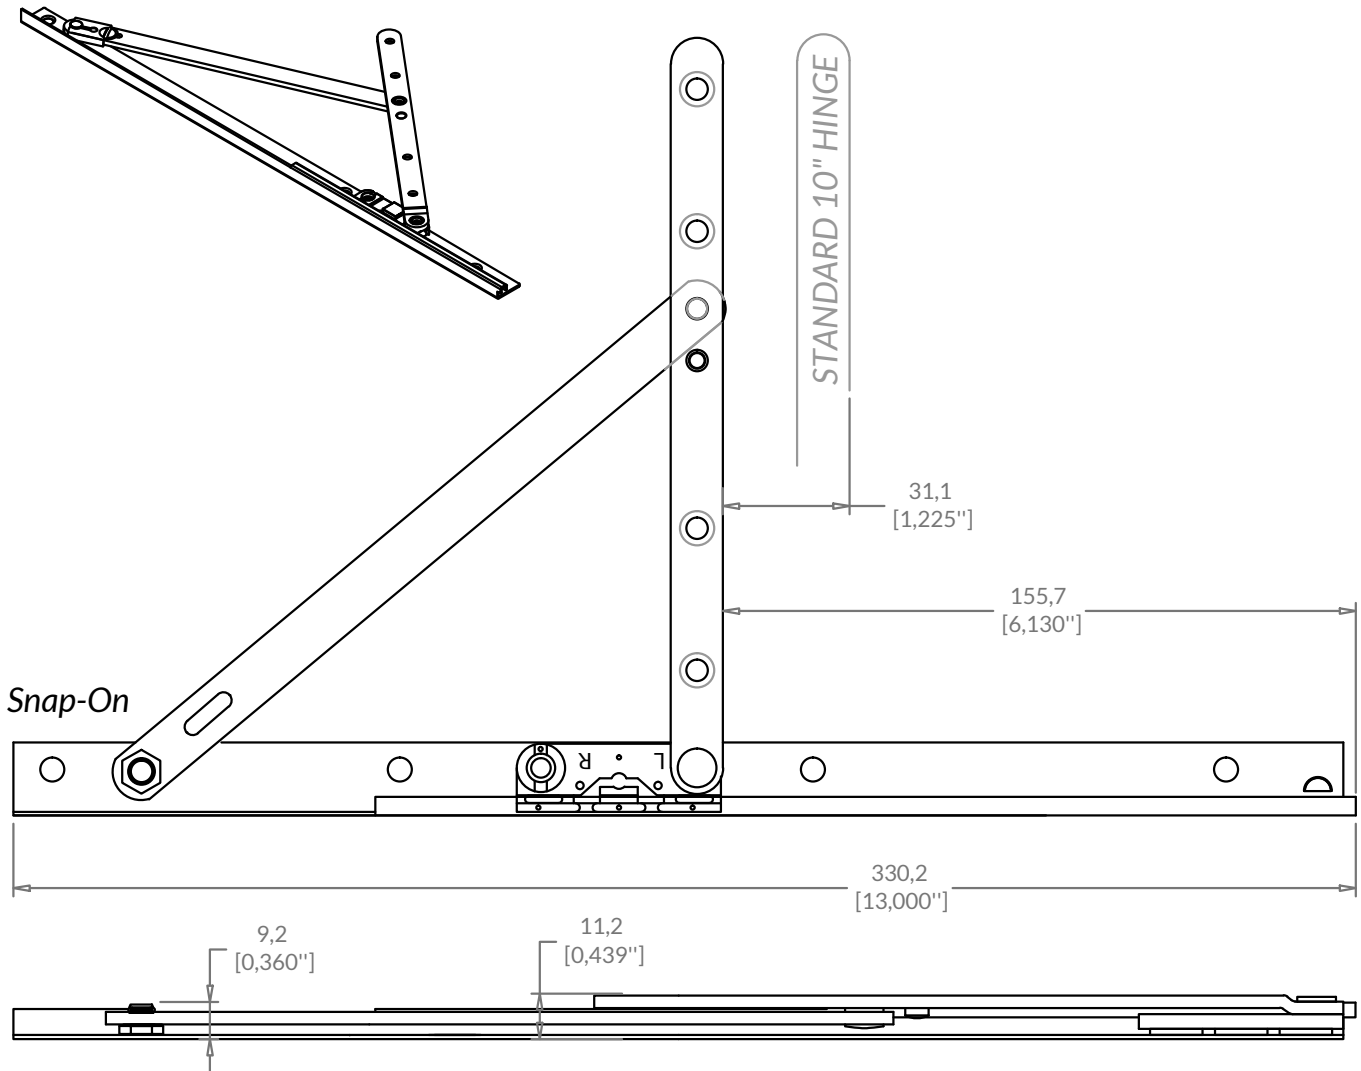

WINDOW HARDWARE

HINGES

Standard adjustable 13"

Standard adjustable hinges 13" - Snap-On		
Material	Left	Right
Painted steel	B1-35-13SAL-15	B1-35-13SAR-15
SS430	B1-35-13SAL-20	B1-35-13SAR-20
SS304	B1-35-13SAL-99	B1-35-13SAR-99