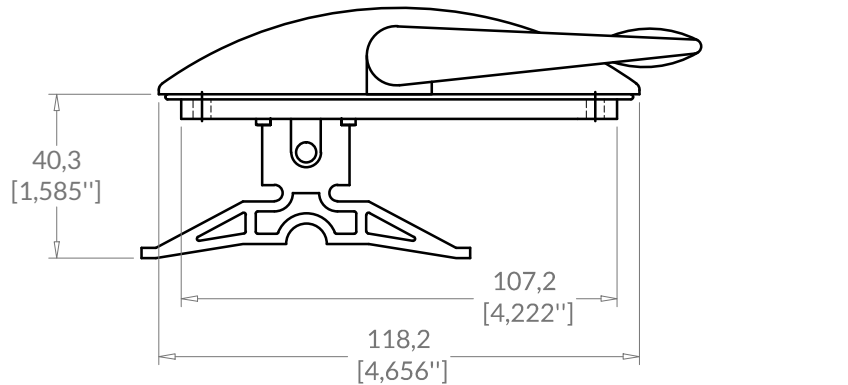

AWNING LOCKING HANDLE

Series 5000

Single point locking handle

B4-35-5000-xx

Colors	Color code (xx)
White	xx = 01
Black	xx = 09

CUTOUT