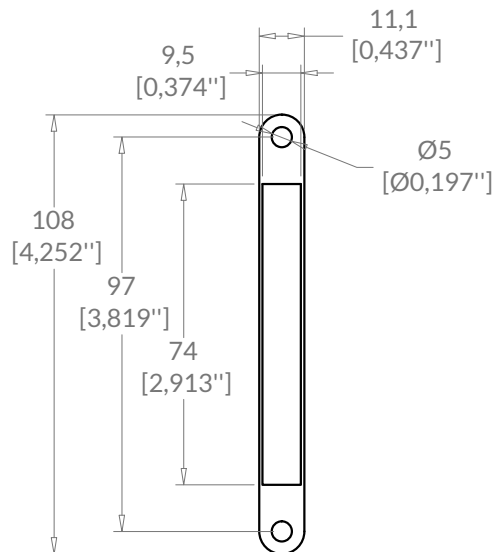

AWNING LOCKING HANDLE

Series 5000

Single point locking handle

B4-35-5000-xx

Colors	Color code (xx)
White	xx = 01
Black	xx = 09

CUTOUT