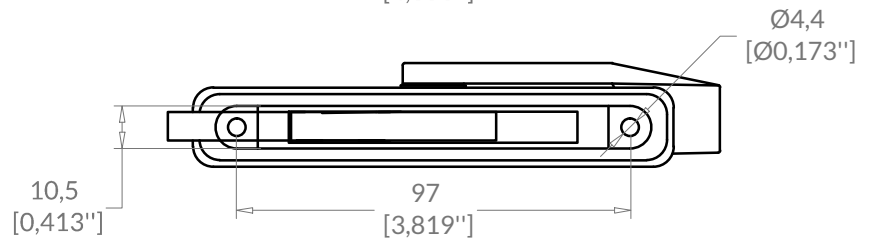

AWNING LOCKING HANDLE

Series 5000

Single point locking handle

B4-35-5000-xx

Colors	Color code (xx)
White	xx = 01
Black	xx = 09

CUTOUT